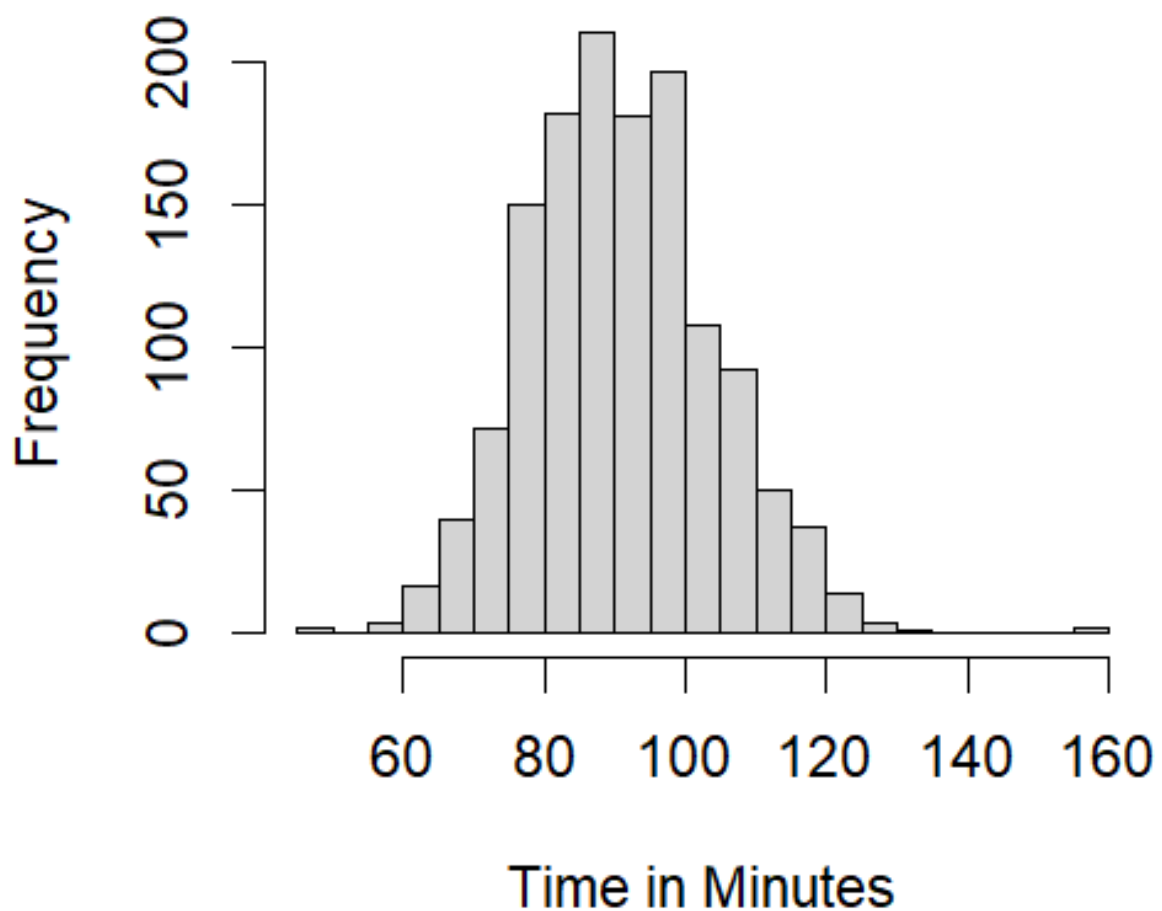

Tar Heel Ten 2010
1,362 Runners, Mean Time 90.9

Tar Heel Ten 2023
3,664 Runners, Mean Time 99.6